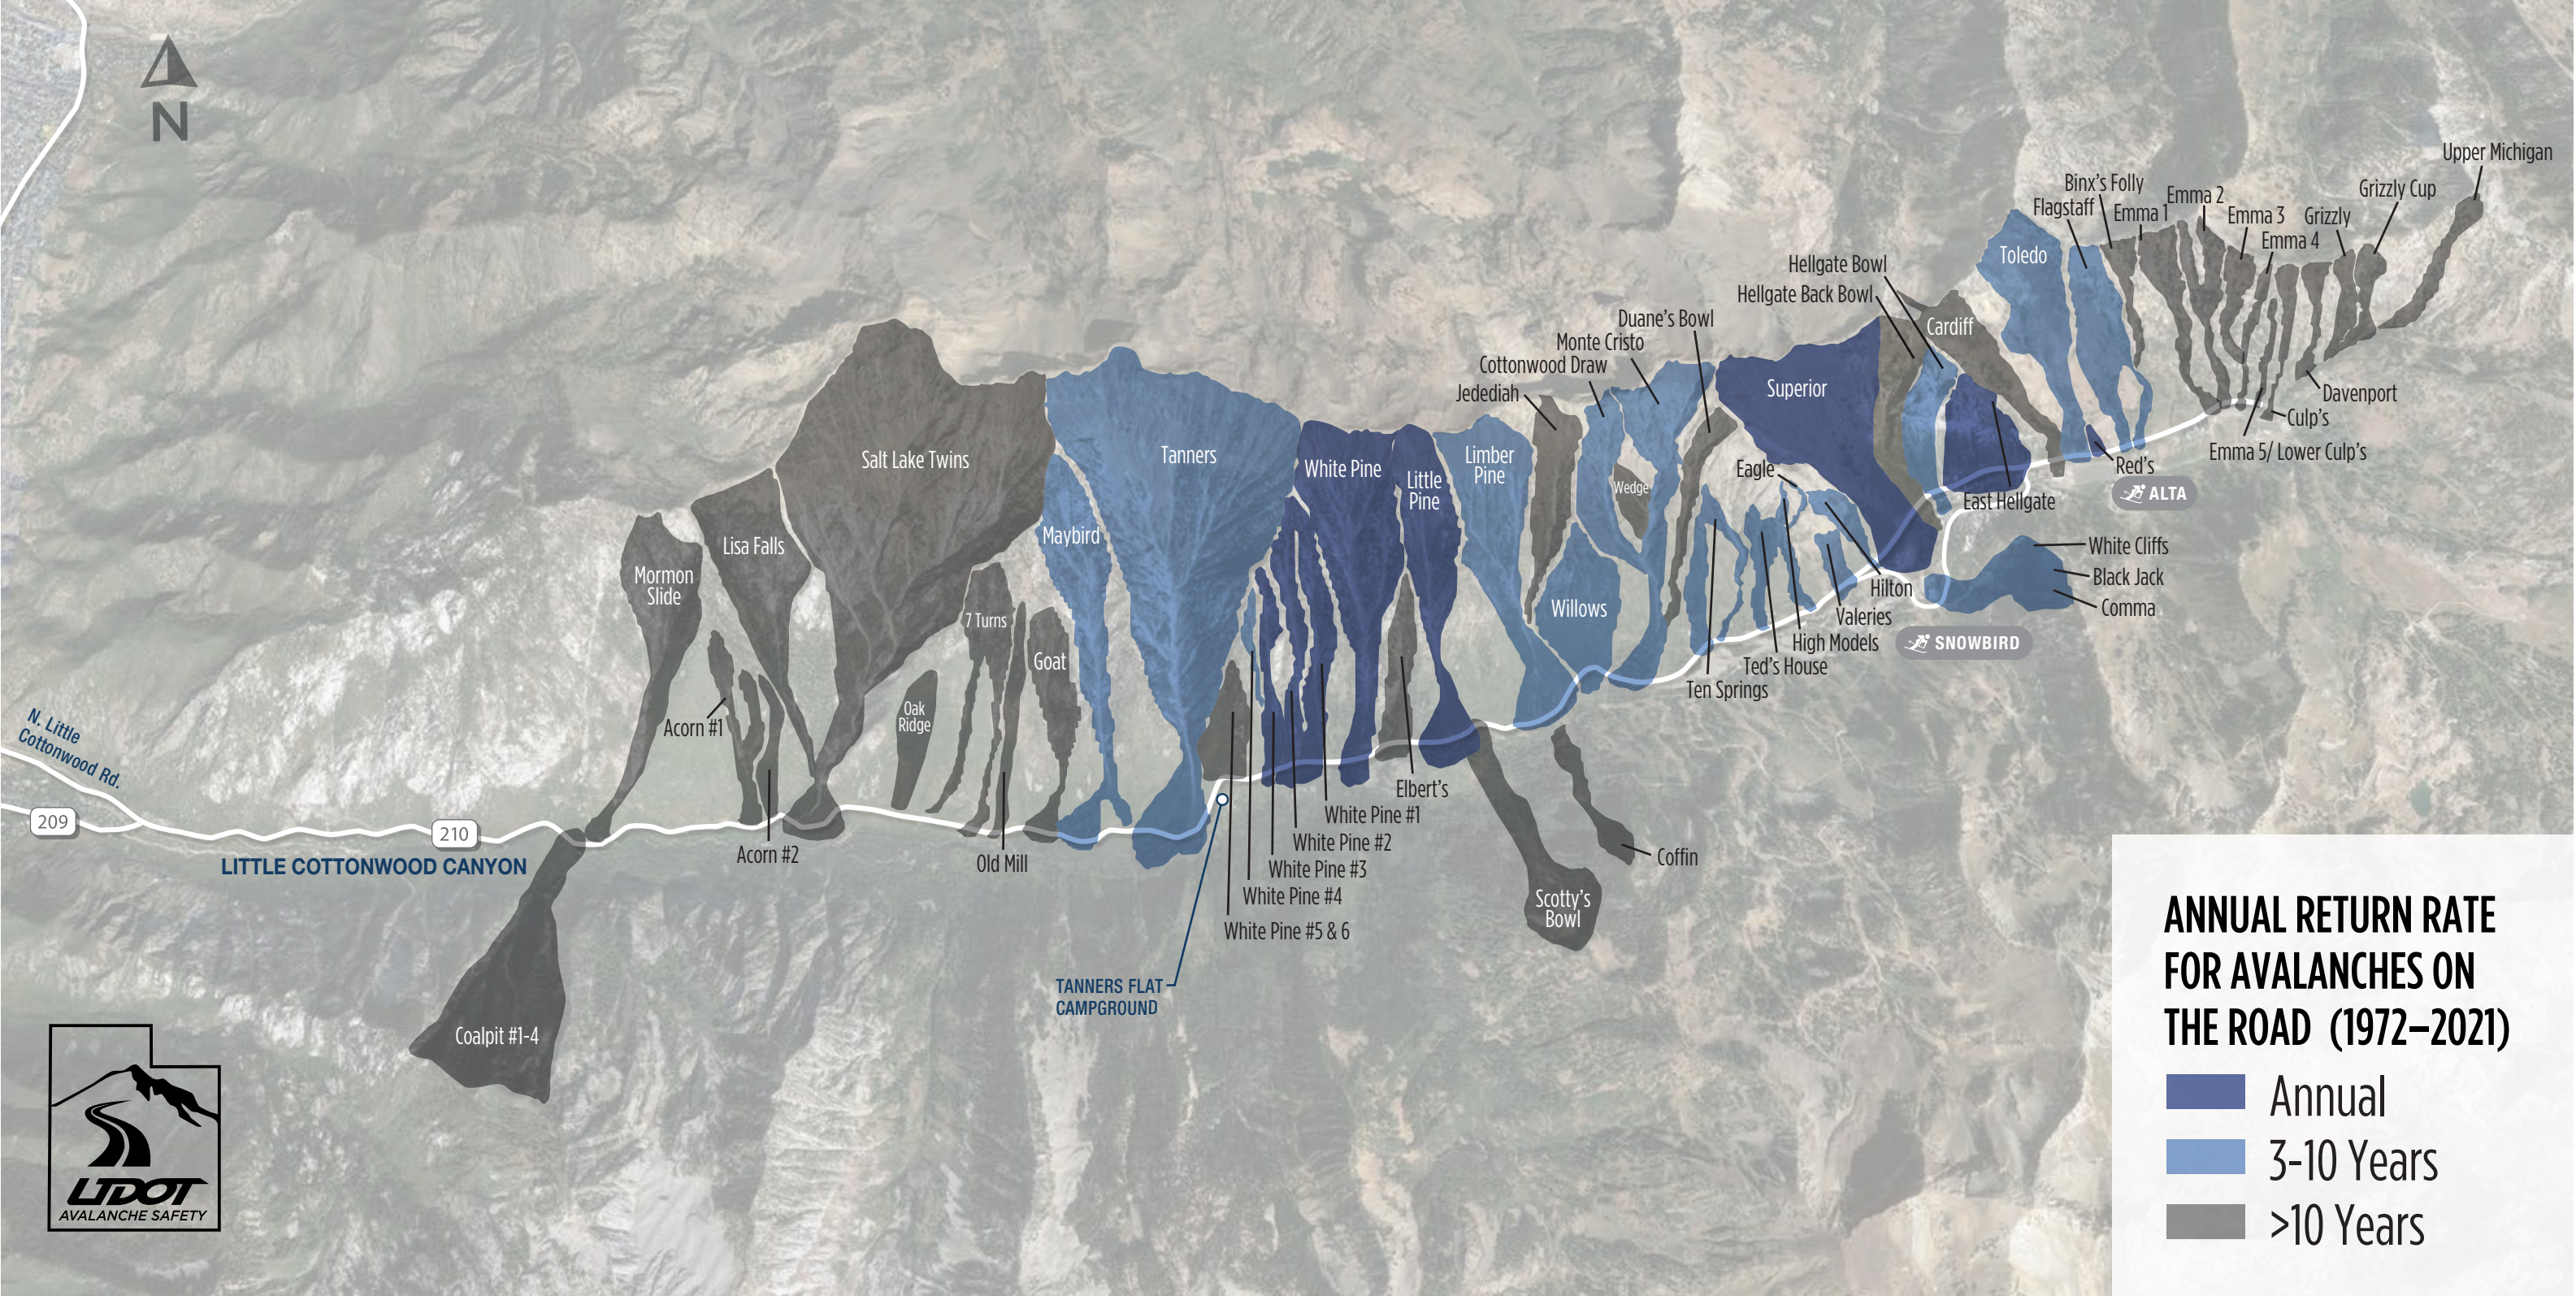

# LITTLE COTTONWOOD CANYON SLIDE PATH ZONES

## ANNUAL RETURN RATE FOR AVALANCHES ON THE ROAD (1972–2021)

- Annual
- 3-10 Years
- >10 Years